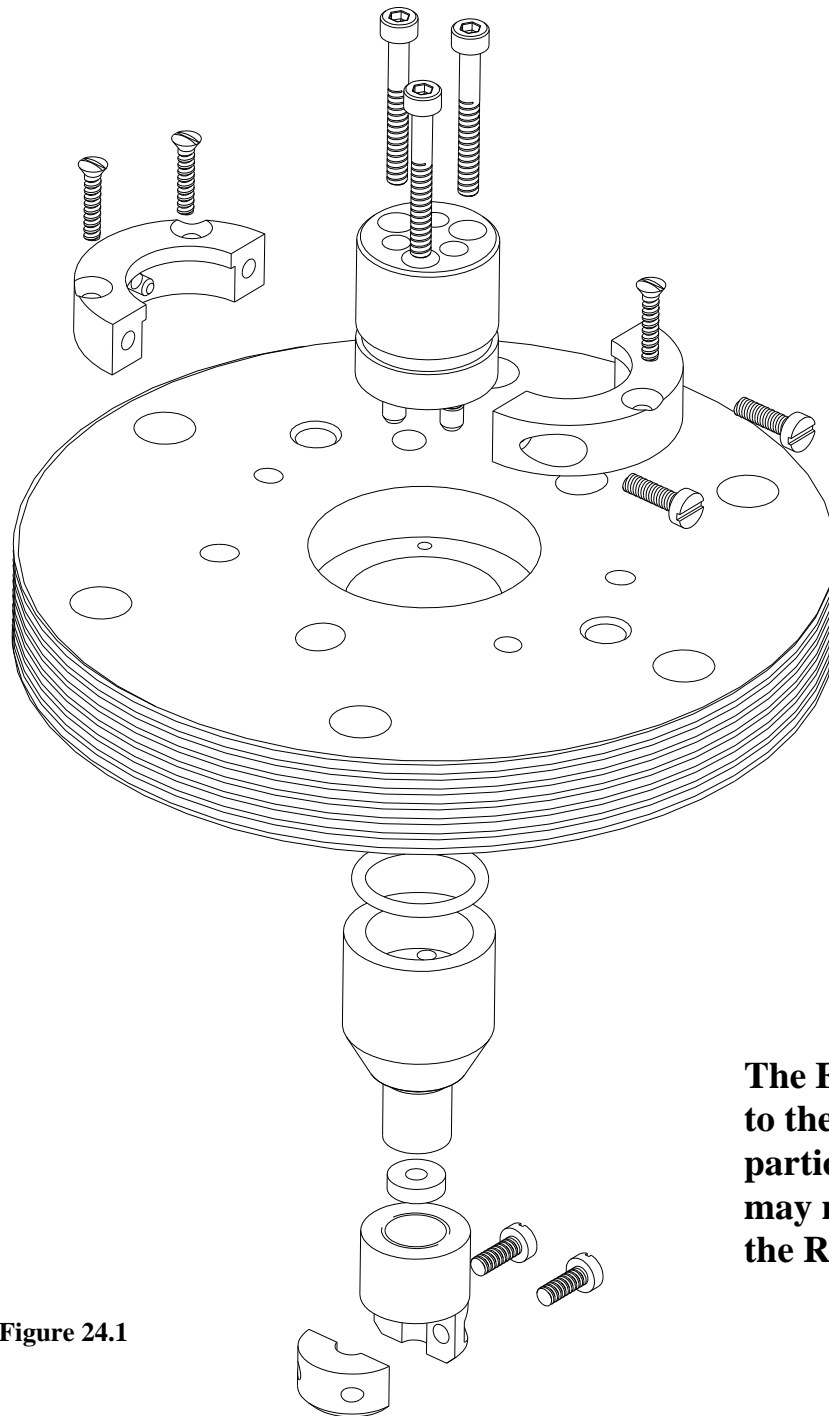

FEMALE L.V. SOCKET RETAINER ASSEMBLY 45-1A18

NOTE:

**ITEMS NOT SOLD
SEPARATELY.
ITEM 101.1 IS SOLD
AS A COMPLETE
ASSEMBLY**

The Female L.V. Retainer Socket Assembly is a replacement to the Standard L.V. Assembly. The configuration for this particular L.V. Socket Assembly, is such that the L.V. cable may now be removed from the hose bundle without removing the Robot Side Base Plate or cutting the L.V. Cable.

Figure 24.1

DESCRIPTION	ITEM #	FIG	EFC PART #	SAMES® PART #
FEMALE L.V. RETAINER ASS'Y	101.1	24.1	45-1A18	N/A