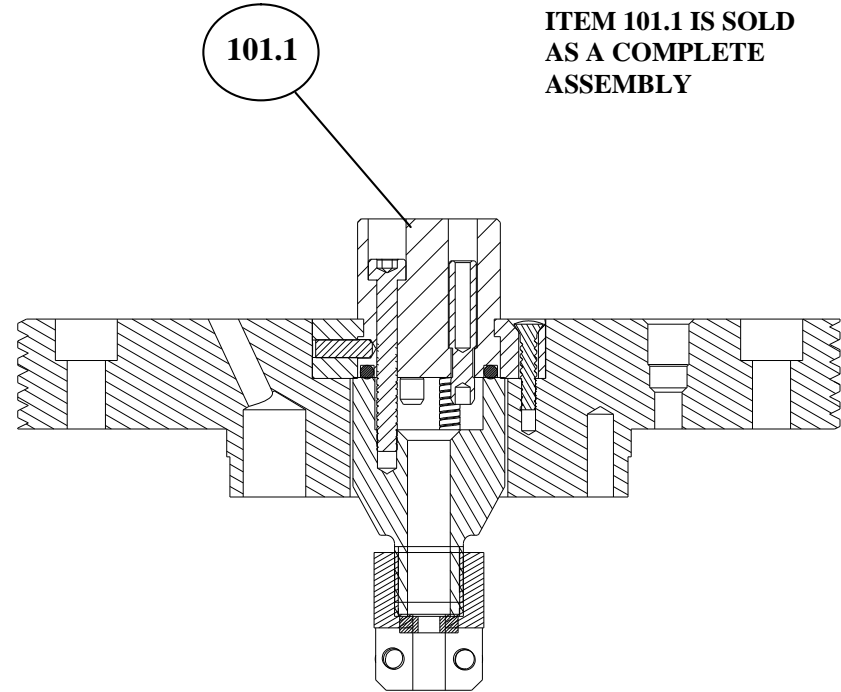

FEMALE L.V. SOCKET RETAINER ASSEMBLY 45-1A18

NOTE:

**ITEMS NOT SOLD
SEPARATELY.
ITEM 101.1 IS SOLD
AS A COMPLETE
ASSEMBLY**

The Female L.V. Retainer Socket Assembly is a replacement to the Standard L.V. Assembly. The configuration for this particular L.V. Socket Assembly, is such that the L.V. cable may now be removed from the hose bundle without removing the Robot Side Base Plate or cutting the L.V. Cable.

Figure 24.1

DESCRIPTION	ITEM #	FIG	EFC PART #	SAMES® PART #
FEMALE L.V. RETAINER ASS'Y	101.1	24.1	45-1A18	N/A