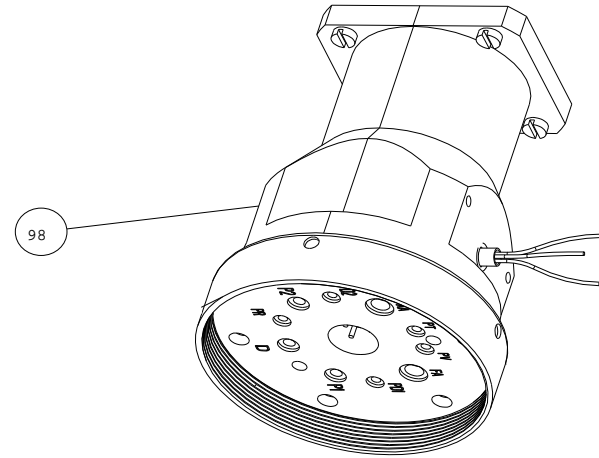

SINGLE PURGE P-EXTENSION ASSEMBLY

DUAL PURGE P-EXTENSION ASSEMBLY

Figure 21

DESCRIPTION	ITEM #	FIG	EFC PART #	SAMES® PART #
P-EXTENSION ASS'Y, SP, COMPLETE, NO QD	95	21	301P50	750487
P-EXTENSION ASS'Y, SP, COMPLETE, NO QD, NON-ESTAT	95.1*	21	301P50NE	N/A
QD ASS'Y, SP, ROBOT SIDE HOSE BUNDLE	96	21	370P50	753160
QD ASS'Y, SP, ROBOT SIDE HOSE BUNDLE, NON-ESTAT	96.1*	21	370P50NE	N/A
P-EXTENSION ASS'Y, DP, COMPLETE, NO QD	98	21	301DP50	750200
P-EXTENSION ASS'Y, DP, COMPLETE, NO QD, NON-ESTAT	98.1*	21	301DP50NE	N/A
QD ASS'Y, DP, ROBOT SIDE HOSE BUNDLE	99	21	370DP50	753083
QD ASS'Y, DP, ROBOT SIDE HOSE BUNDLE, NON-ESTAT	99.1*	21	370DP50NE	N/A

* = NOT SHOWN