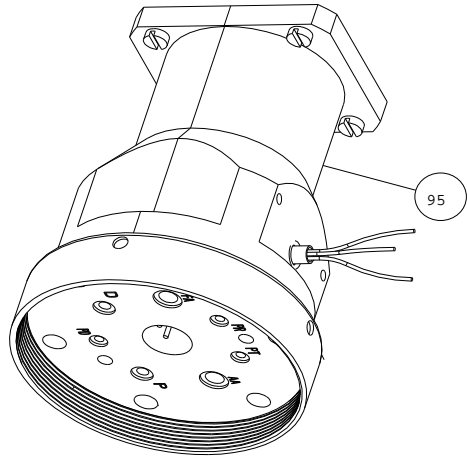

SINGLE PURGE P-EXTENSION ASSEMBLY

DUAL PURGE P-EXTENSION ASSEMBLY

Figure 21

DESCRIPTION	ITEM #	FIG	EFC PART #	SAMES® PART #
P-EXTENSION ASS'Y, SP, COMPLETE, NO QD	95	21	301P50	750487
P-EXTENSION ASS'Y, SP, COMPLETE, NO QD, NON-ESTAT	95.1*	21	301P50NE	N/A
QD ASS'Y, SP, ROBOT SIDE HOSE BUNDLE	96	21	370P50	753160
QD ASS'Y, SP, ROBOT SIDE HOSE BUNDLE, NON-ESTAT	96.1*	21	370P50NE	N/A
P-EXTENSION ASS'Y, DP, COMPLETE, NO QD	98	21	301DP50	750200
P-EXTENSION ASS'Y, DP, COMPLETE, NO QD, NON-ESTAT	98.1*	21	301DP50NE	N/A
QD ASS'Y, DP, ROBOT SIDE HOSE BUNDLE	99	21	370DP50	753083
QD ASS'Y, DP, ROBOT SIDE HOSE BUNDLE, NON-ESTAT	99.1*	21	370DP50NE	N/A

* = NOT SHOWN