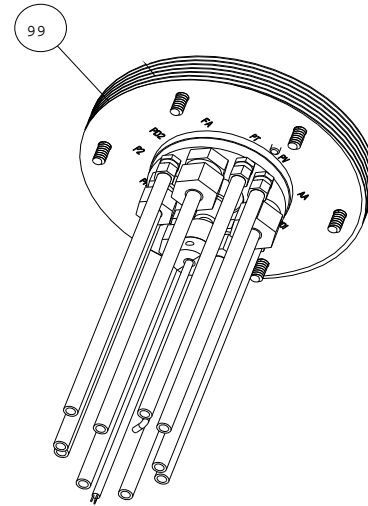

SINGLE PURGE P-EXTENSION ASSEMBLY

DUAL PURGE P-EXTENSION ASSEMBLY

Figure 21

DESCRIPTION	ITEM #	FIG	EFC PART #	SAMES® PART #
P-EXTENSION ASS'Y, SP, COMPLETE, NO QD	95	21	301P50	750487
P-EXTENSION ASS'Y, SP, COMPLETE, NO QD, NON-ESTAT	95.1*	21	301P50NE	N/A
QD ASS'Y, SP, ROBOT SIDE HOSE BUNDLE	96	21	370P50	753160
QD ASS'Y, SP, ROBOT SIDE HOSE BUNDLE, NON-ESTAT	96.1*	21	370P50NE	N/A
P-EXTENSION ASS'Y, DP, COMPLETE, NO QD	98	21	301DP50	750200
P-EXTENSION ASS'Y, DP, COMPLETE, NO QD, NON-ESTAT	98.1*	21	301DP50NE	N/A
QD ASS'Y, DP, ROBOT SIDE HOSE BUNDLE	99	21	370DP50	753083
QD ASS'Y, DP, ROBOT SIDE HOSE BUNDLE, NON-ESTAT	99.1*	21	370DP50NE	N/A