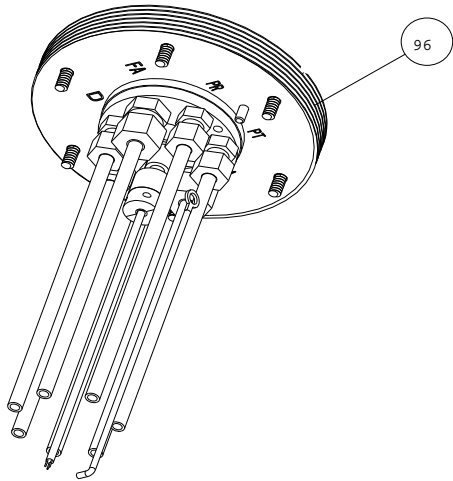

SINGLE PURGE P-EXTENSION ASSEMBLY

DUAL PURGE P-EXTENSION ASSEMBLY

Figure 21

DESCRIPTION	ITEM #	FIG	EFC PART #	SAMES® PART #
P-EXTENSION ASS'Y, SP, COMPLETE, NO QD	95	21	301P50	750487
P-EXTENSION ASS'Y, SP, COMPLETE, NO QD, NON-ESTAT	95.1*	21	301P50NE	N/A
QD ASS'Y, SP, ROBOT SIDE HOSE BUNDLE	96	21	370P50	753160
QD ASS'Y, SP, ROBOT SIDE HOSE BUNDLE, NON-ESTAT	96.1*	21	370P50NE	N/A
P-EXTENSION ASS'Y, DP, COMPLETE, NO QD	98	21	301DP50	750200
P-EXTENSION ASS'Y, DP, COMPLETE, NO QD, NON-ESTAT	98.1*	21	301DP50NE	N/A
QD ASS'Y, DP, ROBOT SIDE HOSE BUNDLE	99	21	370DP50	753083
QD ASS'Y, DP, ROBOT SIDE HOSE BUNDLE, NON-ESTAT	99.1*	21	370DP50NE	N/A

* = NOT SHOWN