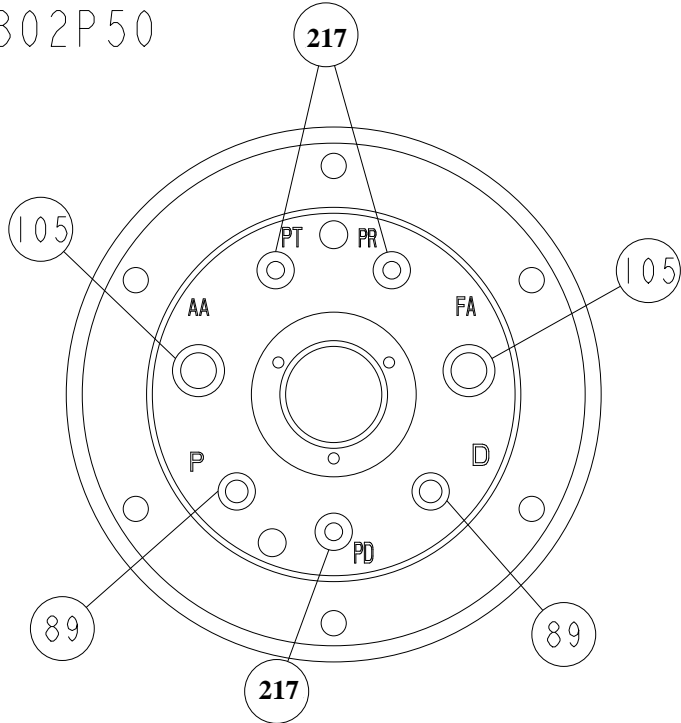

# GUN SIDE BASE PLATES

**SINGLE PURGE FITTINGS**

302P50

**DUAL PURGE FITTINGS**

302DP50

**SINGLE PURGE HOSES**

**Figure 22**

**DUAL PURGE HOSES**

<b>DESCRIPTION</b>	<b>ITEM #</b>	<b>FIG</b>	<b>EFC PART #</b>	<b>SAMES® PART #</b>
FITTING, NYLON	68	22	1806NYF	85-0059-30
FITTING, NYLON **	68.1	22	1856NYF	85-0151-14
FITTING, NYLON	69	22	1438NYF	85-0151-17
TEFLON® COIL ASS'Y	89	22	303P50	436528
TEFLON® COIL ASS'Y, 5/16"	89.1	22	10-1A22	62-0331-04
TUBE, NYLON, EFC (30')	105	22	NTB3814-SG	85-0128-17
FITTING, NYLON	212	22	956Z50	745578
TUBE, NYLON (30')	217	22	NTB4025-BLUE	85-0042-31
FITTING, NYLON	305	22	1856NYF	85-0151-14

\*\* OPTION FOR LARGER P-COILS