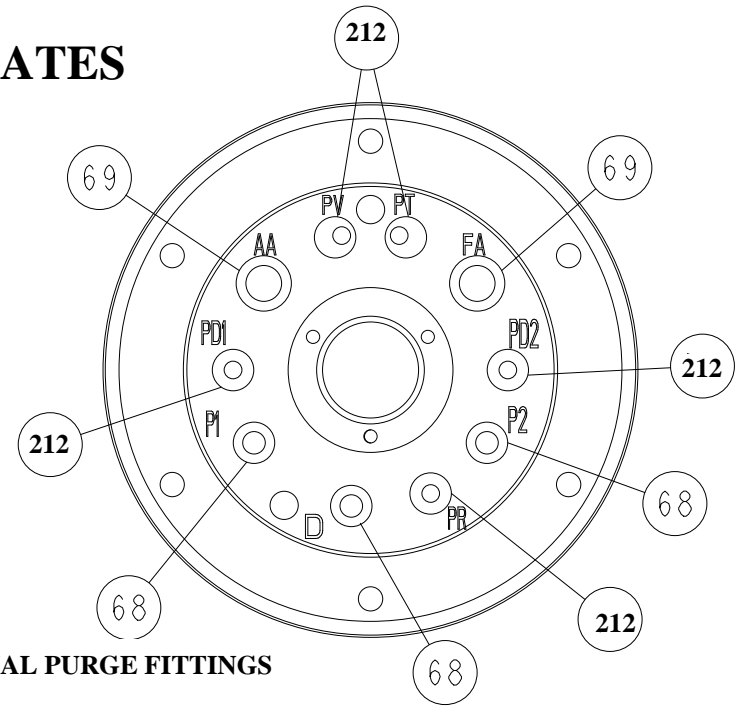

# GUN SIDE BASE PLATES

**SINGLE PURGE FITTINGS**

302P50

**DUAL PURGE FITTINGS**

302DP50

**SINGLE PURGE HOSES**

**Figure 22**

**DUAL PURGE HOSES**

<b>DESCRIPTION</b>	<b>ITEM #</b>	<b>FIG</b>	<b>EFC PART #</b>	<b>SAMES® PART #</b>
FITTING, NYLON	68	22	1806NYF	85-0059-30
FITTING, NYLON **	68.1	22	1856NYF	85-0151-14
FITTING, NYLON	69	22	1438NYF	85-0151-17
TEFLON® COIL ASS'Y	89	22	303P50	436528
TEFLON® COIL ASS'Y, 5/16"	89.1	22	10-1A22	62-0331-04
TUBE, NYLON, EFC (30')	105	22	NTB3814-SG	85-0128-17
FITTING, NYLON	212	22	956Z50	745578
TUBE, NYLON (30')	217	22	NTB4025-BLUE	85-0042-31
FITTING, NYLON	305	22	1856NYF	85-0151-14

\*\* OPTION FOR LARGER P-COILS