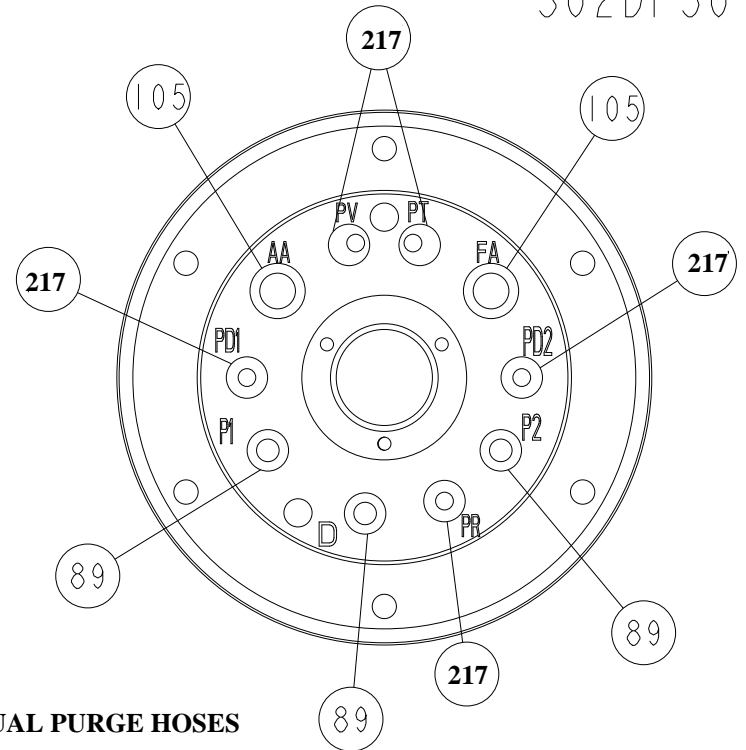

# GUN SIDE BASE PLATES

**SINGLE PURGE FITTINGS**

302P50

**DUAL PURGE FITTINGS**

302DP50

**SINGLE PURGE HOSES**

**Figure 22**

**DUAL PURGE HOSES**

<b>DESCRIPTION</b>	<b>ITEM #</b>	<b>FIG</b>	<b>EFC PART #</b>	<b>SAMES® PART #</b>
FITTING, NYLON	68	22	1806NYF	85-0059-30
FITTING, NYLON **	68.1	22	1856NYF	85-0151-14
FITTING, NYLON	69	22	1438NYF	85-0151-17
TEFLON® COIL ASS'Y	89	22	303P50	436528
TEFLON® COIL ASS'Y, 5/16"	89.1	22	10-1A22	62-0331-04
TUBE, NYLON, EFC (30')	105	22	NTB3814-SG	85-0128-17
FITTING, NYLON	212	22	956Z50	745578
TUBE, NYLON (30')	217	22	NTB4025-BLUE	85-0042-31
FITTING, NYLON	305	22	1856NYF	85-0151-14

\*\* OPTION FOR LARGER P-COILS