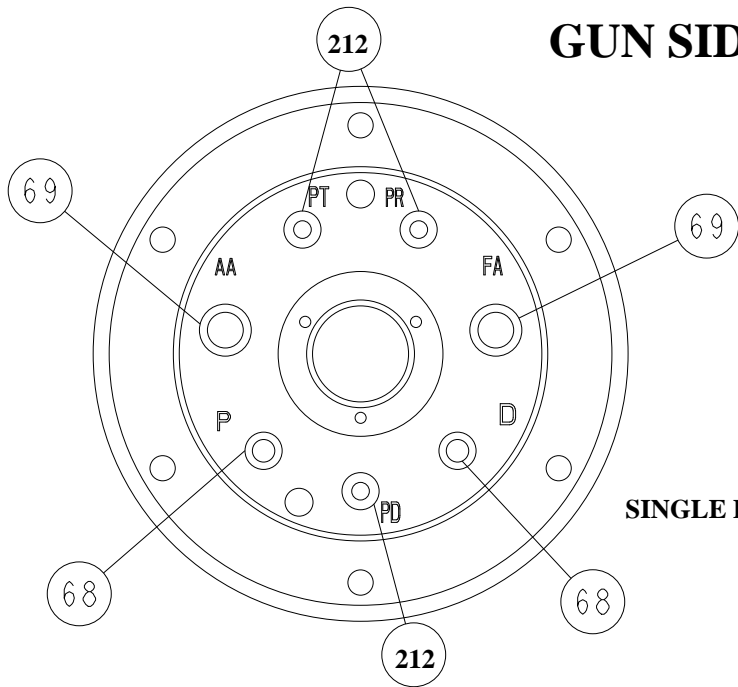

# GUN SIDE BASE PLATES

**SINGLE PURGE FITTINGS**

302P50

**DUAL PURGE FITTINGS**

302DP50

**SINGLE PURGE HOSES**

**Figure 22**

**DUAL PURGE HOSES**

<b>DESCRIPTION</b>	<b>ITEM #</b>	<b>FIG</b>	<b>EFC PART #</b>	<b>SAMES® PART #</b>
FITTING, NYLON	68	22	1806NYF	85-0059-30
FITTING, NYLON **	68.1	22	1856NYF	85-0151-14
FITTING, NYLON	69	22	1438NYF	85-0151-17
TEFLON® COIL ASS'Y	89	22	303P50	436528
TEFLON® COIL ASS'Y, 5/16"	89.1	22	10-1A22	62-0331-04
TUBE, NYLON, EFC (30')	105	22	NTB3814-SG	85-0128-17
FITTING, NYLON	212	22	956Z50	745578
TUBE, NYLON (30')	217	22	NTB4025-BLUE	85-0042-31
FITTING, NYLON	305	22	1856NYF	85-0151-14