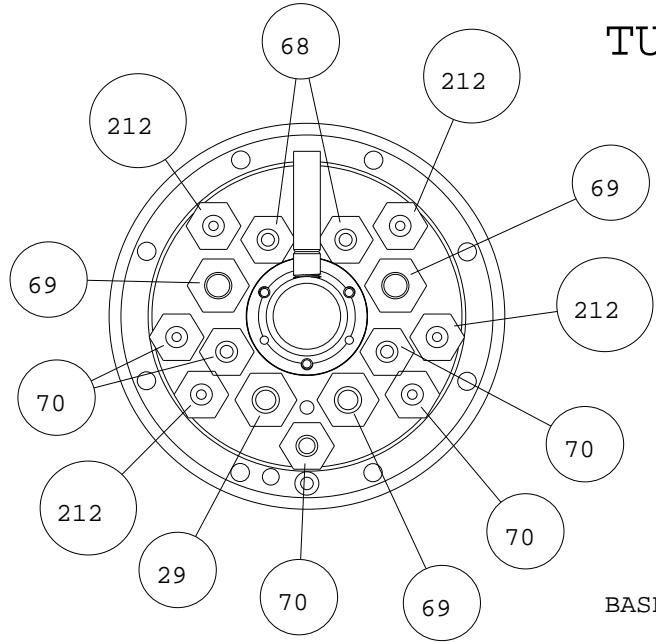

# TURBINE SIDE BASE PLATE

BASE PLATE FITTINGS

BASE PLATE O-RINGS  
SEE TABLE BELOW

BASE PLATE HOSES

DESCRIPTION	ITEM #	FIG	EFC PART #	SAMES® PART #
FITTING, NYLON	29	42	1456NYF	85-0151-15
FITTING, NYLON	68	42	1806NYF	85-0059-30
FITTING, NYLON	69	42	1438NYF	85-0151-17
FITTING, NYLON	70	42	1836NYF	85-0151-07
TEFLON® COIL ASS'Y	89	42	303P50	436528
TUBE, NYLON	104	42	NTB3618-SG	85-0128-05
TUBE, NYLON	105	42	NTB3814-SG	85-0128-17
TUBE, NYLON	106	42	NTB5672-SG	85-0128-15
FITTING, NYLON PUSH LOCK	212	42	956Z50	745578
TUBE, NYLON	217	42	NTB4025-BLUE	85-0042-31

O-RING KIT	QTY	EFC P/N	LOCATION
SINGLE PURGE BASE PLATE	5	4219VR	PR, PD, PT, BA, MI PORTS
O-RING KIT	3	5719CR	P, D, BW PORTS
412K30	7	8919VR	DAT, BAT, EAT, SA, MO, PSC, ESC PORTS