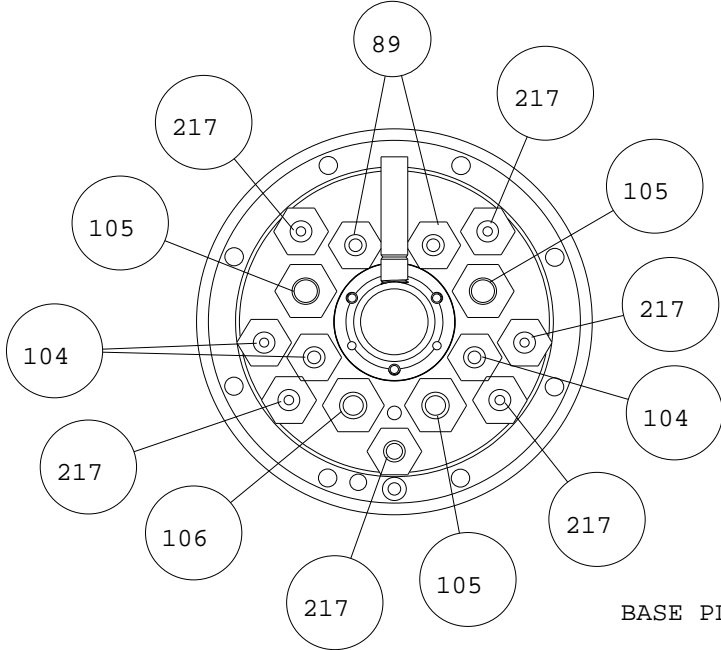

# TURBINE SIDE BASE PLATE

BASE PLATE FITTINGS

BASE PLATE O-RINGS  
SEE TABLE BELOW

BASE PLATE HOSES

DESCRIPTION	ITEM #	FIG	EFC PART #	SAMES® PART #
FITTING, NYLON	29	42	1456NYF	85-0151-15
FITTING, NYLON	68	42	1806NYF	85-0059-30
FITTING, NYLON	69	42	1438NYF	85-0151-17
FITTING, NYLON	70	42	1836NYF	85-0151-07
TEFLON® COIL ASS'Y	89	42	303P50	436528
TUBE, NYLON	104	42	NTB3618-SG	85-0128-05
TUBE, NYLON	105	42	NTB3814-SG	85-0128-17
TUBE, NYLON	106	42	NTB5672-SG	85-0128-15
FITTING, NYLON PUSH LOCK	212	42	956Z50	745578
TUBE, NYLON	217	42	NTB4025-BLUE	85-0042-31

O-RING KIT	QTY	EFC P/N	LOCATION
SINGLE PURGE BASE PLATE	5	4219VR	PR, PD, PT, BA, MI PORTS
O-RING KIT	3	5719CR	P, D, BW PORTS
412K30	7	8919VR	DAT, BAT, EAT, SA, MO, PSC, ESC PORTS