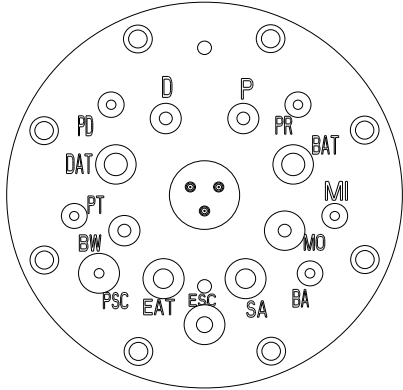

# TURBINE SIDE BASE PLATE

BASE PLATE FITTINGS

BASE PLATE O-RINGS  
SEE TABLE BELOW

BASE PLATE HOSES

DESCRIPTION	ITEM #	FIG	EFC PART #	SAMES® PART #
FITTING, NYLON	29	42	1456NYF	85-0151-15
FITTING, NYLON	68	42	1806NYF	85-0059-30
FITTING, NYLON	69	42	1438NYF	85-0151-17
FITTING, NYLON	70	42	1836NYF	85-0151-07
TEFLON® COIL ASS'Y	89	42	303P50	436528
TUBE, NYLON	104	42	NTB3618-SG	85-0128-05
TUBE, NYLON	105	42	NTB3814-SG	85-0128-17
TUBE, NYLON	106	42	NTB5672-SG	85-0128-15
FITTING, NYLON PUSH LOCK	212	42	956Z50	745578
TUBE, NYLON	217	42	NTB4025-BLUE	85-0042-31

O-RING KIT	QTY	EFC P/N	LOCATION
SINGLE PURGE BASE PLATE	5	4219VR	PR, PD, PT, BA, MI PORTS
O-RING KIT	3	5719CR	P, D, BW PORTS
412K30	7	8919VR	DAT, BAT, EAT, SA, MO, PSC, ESC PORTS